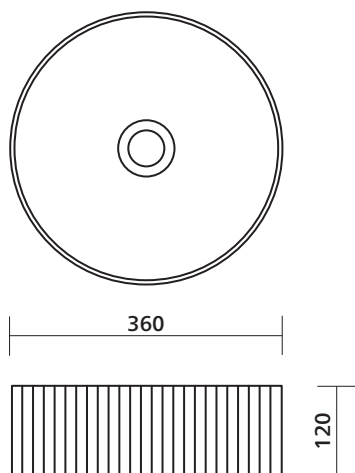

Cleo 360 White Gloss + White Silk Matte

Collection: Elevate

Above counter basin, round Fluted outer to rim

Order codes

192938	Cleo 360 – White Gloss
192939	Cleo 360 – White Silk Matte

Product details

TAPHOLE	No taphole.
WASTE	Suits 32 mm non-overflow waste (not supplied).
OVERFLOW	No overflow.
MATERIAL	Vitreous china.
COLOUR	White Gloss, White Silk Matte.
FIXING	Always use the actual basin to verify cutout. Use silicone sealant. Do not use epoxy type adhesives.

basin wastes

SEIMA

kitchen + laundry + bathroom ware

seima.com.au

Please note

- All measurements are in millimetres.
- Dimensions are nominal and subject to normal ceramic manufacturing variations of ± 5 mm.
- Wastes, taps and bottle traps shown in images are not included unless specified.
- Fixing: Use silicone sealant. Do not use epoxy type adhesives.
- Always use the actual basin to verify cutout.
- Specifications may vary without notice as part of our continuous improvement practices.
- Clean with a damp cloth. Do not use abrasive cleaners, liquids or pastes.